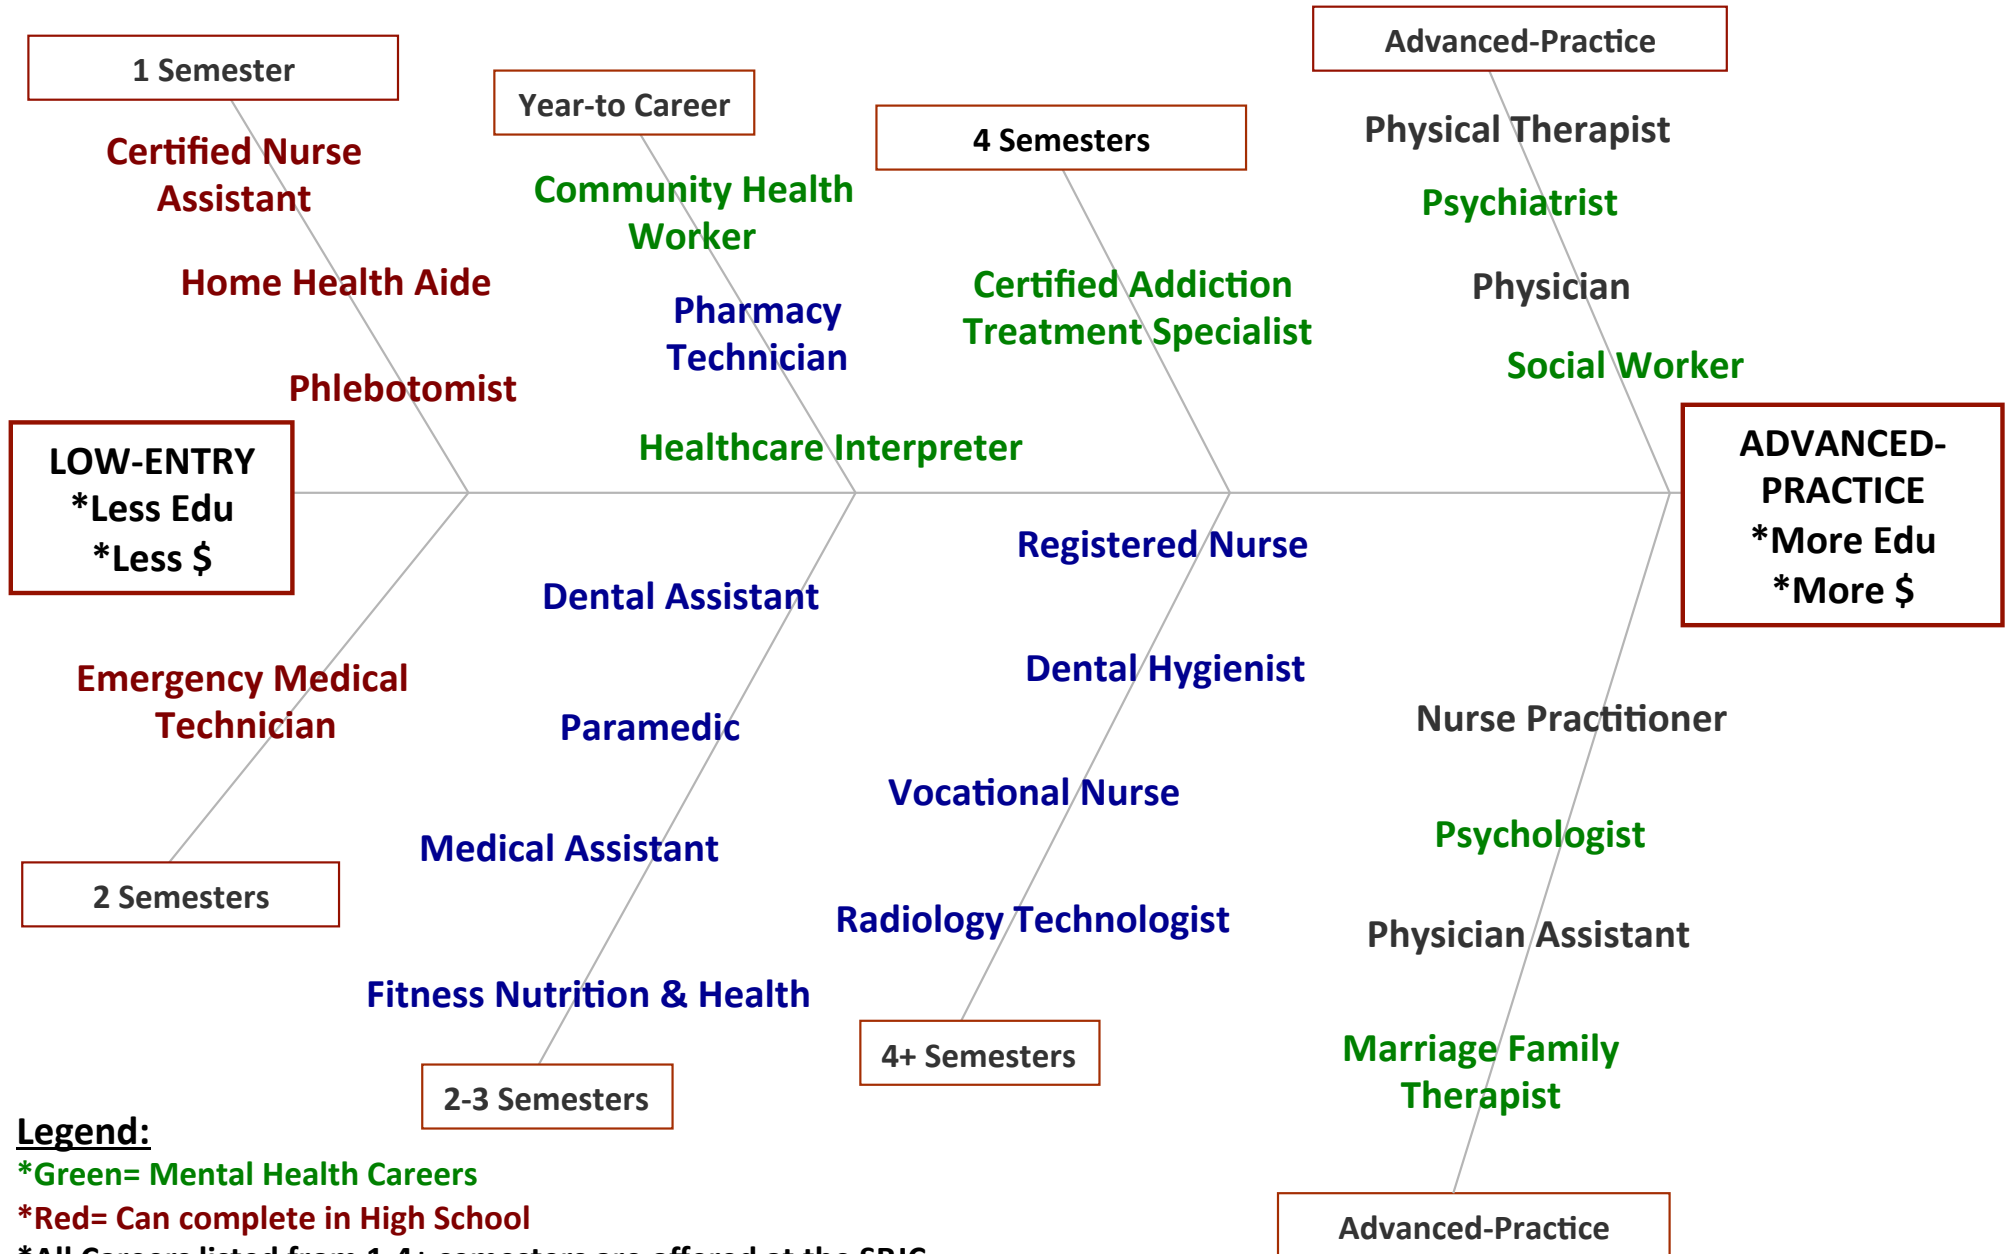

Health Careers: Low-Entry to Advanced-Practice

Career Exploration Resources

Sonoma State University:

SSU Summer High School Internship Program

*Cory Oates: cory.oates@sonoma.edu, 707-664-2171

SSU Upward Bound: